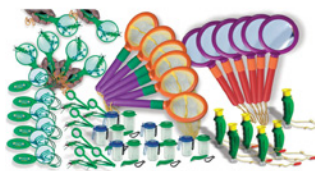

Plant and Bug Hunting Kit

Pack contains: 6 x Powerscopes, 6 x Magnifier Adventure Kits, 6 x Magnifier and Net Set, 6 x Clip n Go Bug Jars.

PRICE: £164.99 excl VAT (£197.99 incl VAT)
SKU: MOE/SPB/021