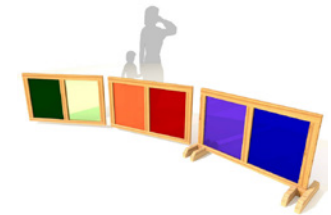

Rainbow panels

The rainbow panels cast an ever-changing light show from the natural sunlight. The panels create colourful reflections and are a great addition to sensory gardens and spaces.

PRICE: £605.20 excl VAT (£726.24 incl VAT)
SKU: MOE/TMT/002
DIMS: 100 x 40 x 180 cm