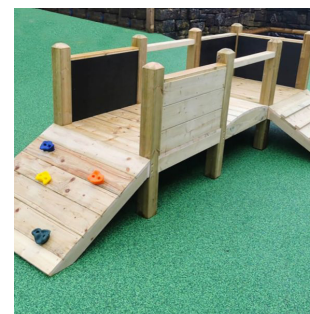

Toddler Up & Over Climbing Frame (5 sections)

Climbing frames and toddler style gyms are an excellent training and play device designed to develop children's muscles, balance control, courage and much more.

SKU: MP/IR/061 **£1,228.49**
DIMS: 3100 x 1600 x 950 mm