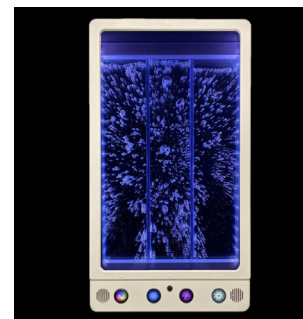

Clouds are sold individually.  
SKU: RHIA2805 **£238.80**  
DIMS: 1000 x 1000 x 500 mm

**Rainbow Activity Wall Panels**  
Wooden activity wall toy in five sections, each with a different set of manipulative activities to encourage hand-eye coordination and fine motor skills, including interlocking gears, spinning weather wheels, shape matching, xylophone and mirrors, and a wire bead maze.

SKU: MOE/COM/76095 **£239.99**  
DIMS: 1620 x 810 x 15 mm

**Hydro Solar 250**  
Make a splash with our water-safe projector. Requires a wheel rotator and effect wheels.

SKU: RHIO2002 **£562.38**  
DIMS: 367 x 133 x 102 mm

**Solar 250 LED Projector**  
Will need a rotator and wheels which can be purchased separately.

SKU: RHIO2060 **£560.40**  
DIMS: 367 x 133 x 102 mm

**Magnetic 6" Effect Wheel Rotator**  
Allows you to switch between standard and magnetic effect wheels.

SKU: RHIO2070 **£69.34**

**Deluxe Bubble Wall**  
Our Deluxe Bubble Wall is a bright, bubbling multisensory masterpiece, perfect for calming, distracting and stimulating visual senses. Use the four buttons to interact with the wall's lights, sounds and colours.