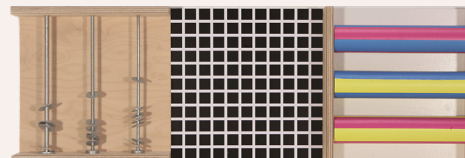

Visual Perception Tactile Wall Set B
Wobbly, rotating discs on metal rods. Optical illusion patterned holographic foil and colour mixing rollers – spin the coloured rollers to create orange, purple and green!

SKU: RHID4017 **£366.00**
DIMS: 900 x 300 mm

MORE PANEL SETS AVAILABLE ONLINE