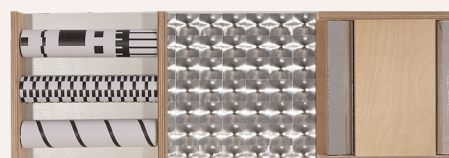

Visual Perception Tactile Wall Set A
Three optical effect rollers made from solid birch covered with shiny patterned foil, a holographic foil panel and a periscope with two adjustable clear perspex mirrors.

SKU: RHID4016 **£366.00**
DIMS: 900 x 300 mm